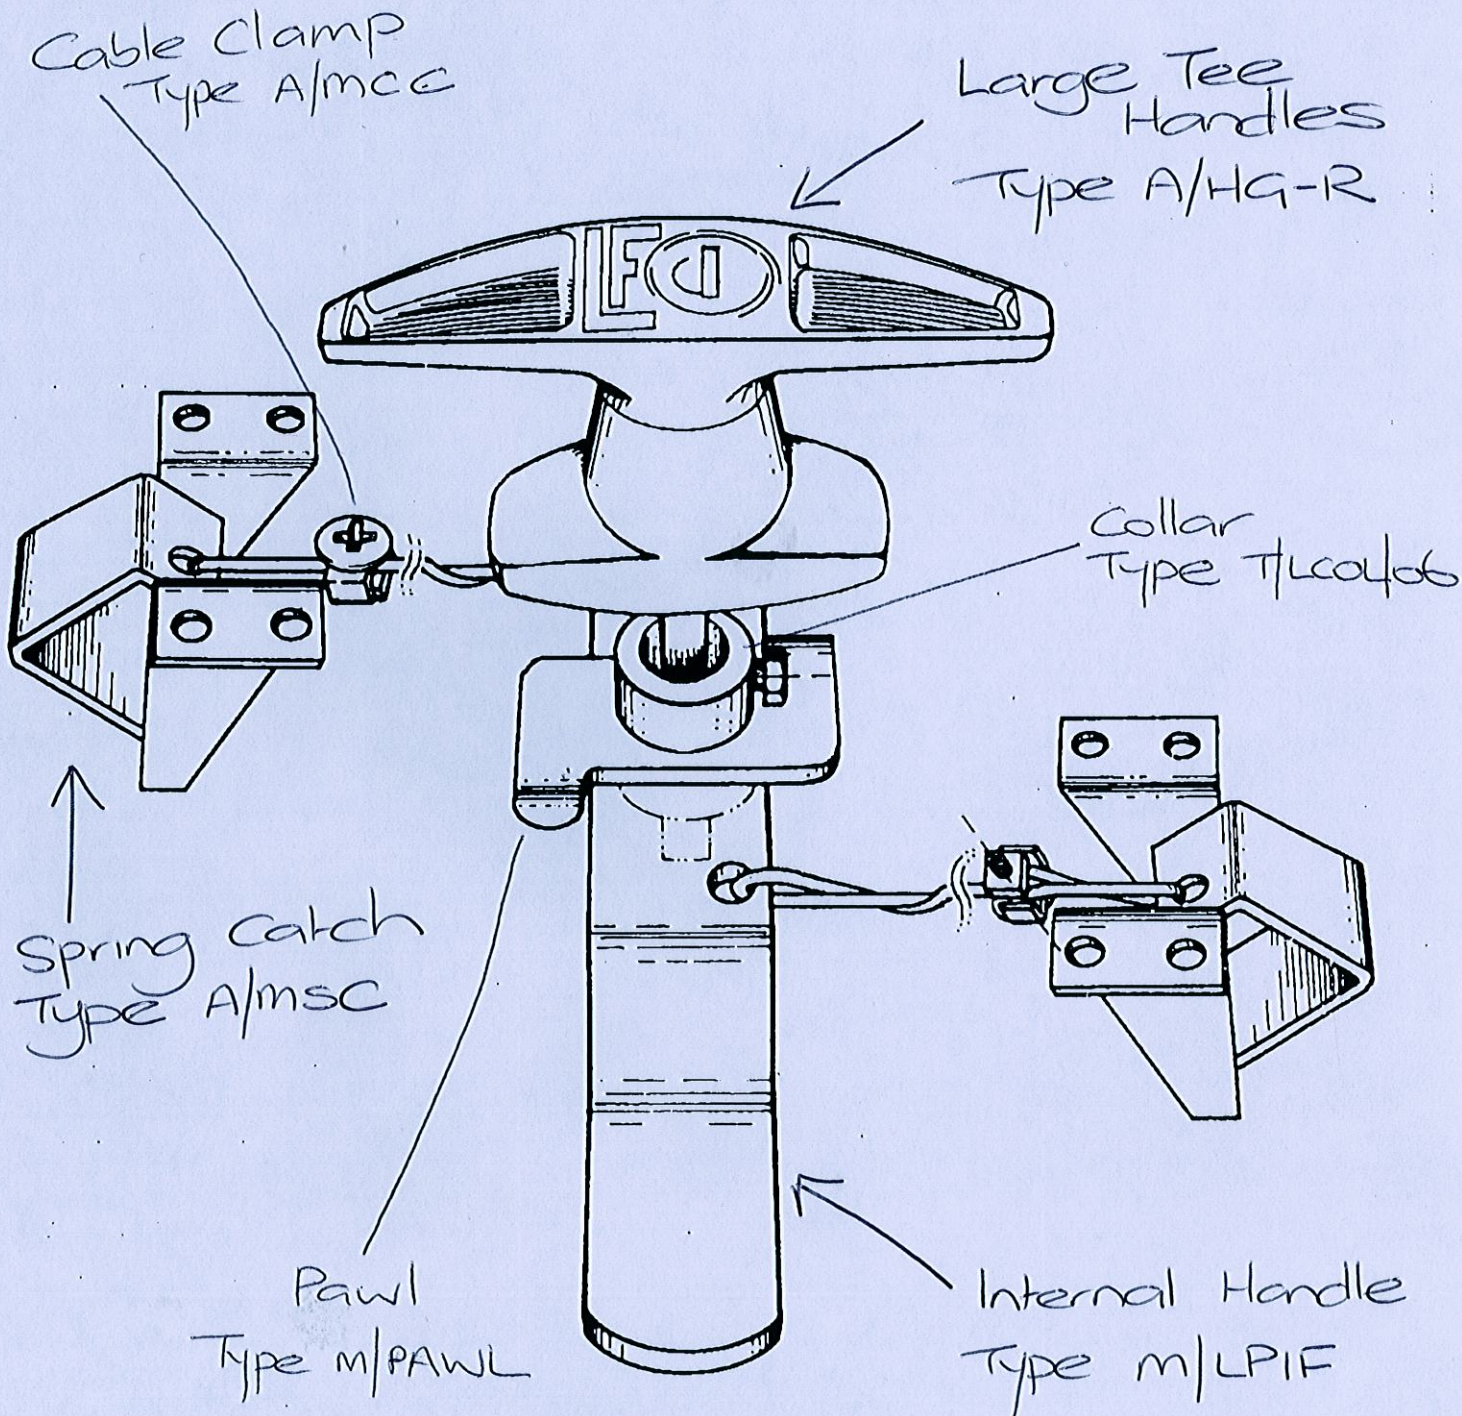

1111 KIROO

OR A/LPIF includes
Internal handle Type m/LPIF
plus 2x collars + 1x Pawl