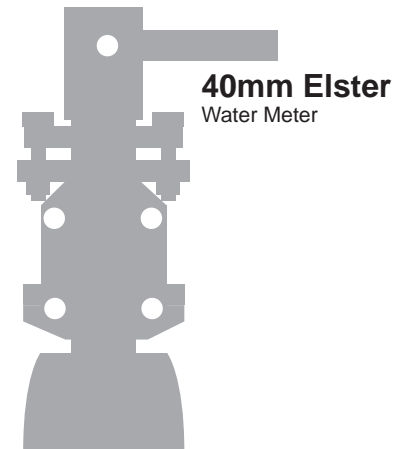

REQUIRED TOOLS

- M6 REX Driver Key
- Driver Grip

ADDITIONAL PARTS

- 4x M6 REX Screw
- 4x Screw Dust Cover (optional)

METERS

Water Meter Lock

installation instructions

32mm Itron
Water Meter

2x "32mm Itron" Plate
2x "32mm Itron" Bracket

32mm Elster
Water Meter

2x "32mm Elster" Plate
2x "32mm Elster" Bracket

40mm Elster Water Meter

2x "40mm Elster" Plate
2x "40mm Elster" Bracket

50mm Elster Water Meter

2x "50mm Elster" Plate
2x "50mm Elster" Bracket