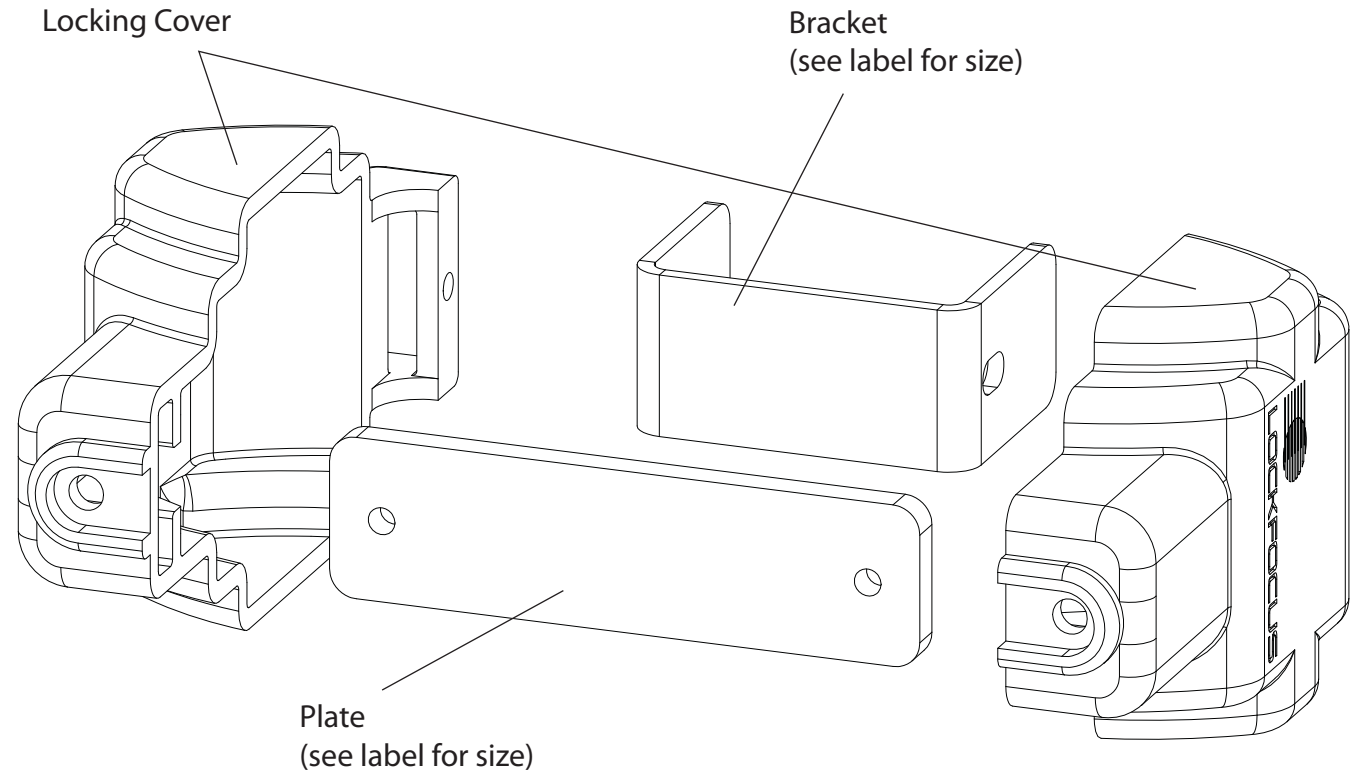

REQUIRED TOOLS

- M6 REX Driver Key
- Driver Grip

ADDITIONAL PARTS

- 4x M6 REX Screw
- 4x Screw Dust Cover (optional)

METERS

Water Meter Lock

installation instructions

32mm Itron
Water Meter

2x "32mm Itron" Plate
2x "32mm Itron" Bracket

32mm Elster
Water Meter

2x "32mm Elster" Plate
2x "32mm Elster" Bracket

40mm Elster Water Meter

2x "40mm Elster" Plate
2x "40mm Elster" Bracket

50mm Elster Water Meter

2x "50mm Elster" Plate
2x "50mm Elster" Bracket