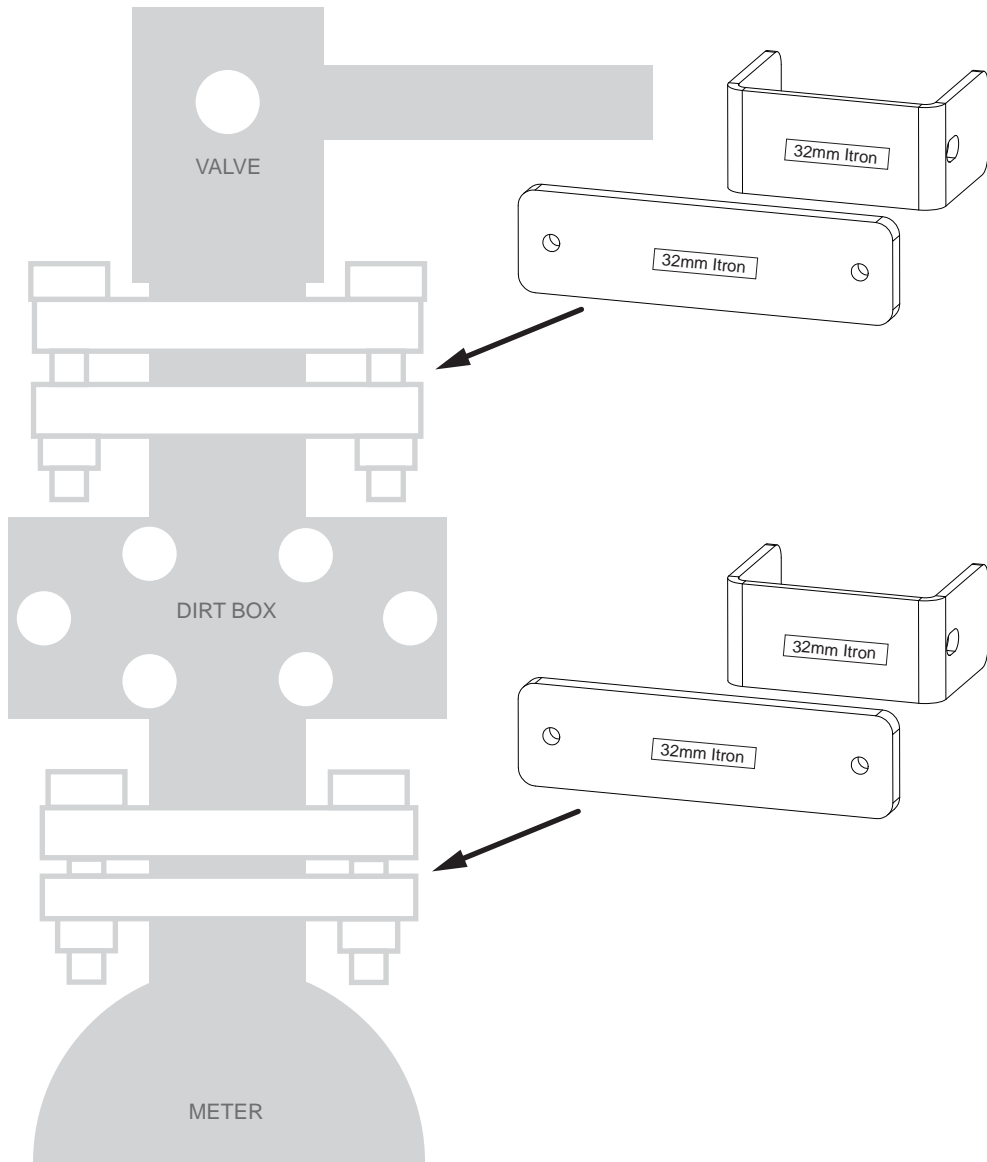

REQUIRED TOOLS

- M6 REX Driver Key
- Driver Grip

ADDITIONAL PARTS

- 4x M6 REX Screw
- 4x Screw Dust Cover (optional)

METERS

Water Meter Lock

installation instructions

32mm Itron
Water Meter

2x "32mm Itron" Plate
2x "32mm Itron" Bracket

32mm Elster
Water Meter

2x "32mm Elster" Plate
2x "32mm Elster" Bracket

40mm Elster Water Meter

2x "40mm Elster" Plate
2x "40mm Elster" Bracket

50mm Elster Water Meter

2x "50mm Elster" Plate
2x "50mm Elster" Bracket