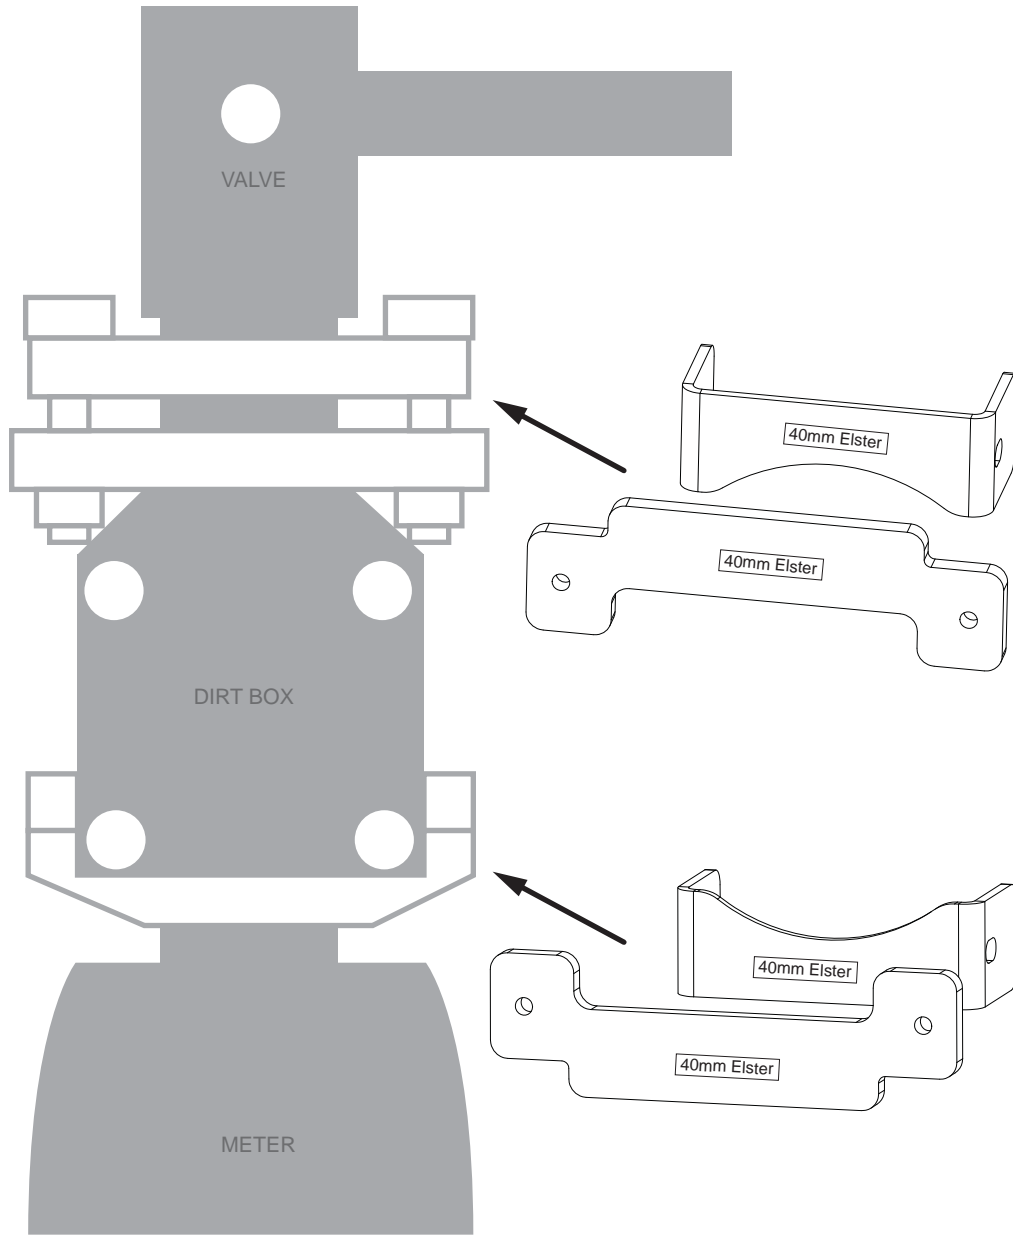

REQUIRED TOOLS

- M6 REX Driver Key
- Driver Grip

ADDITIONAL PARTS

- 4x M6 REX Screw
- 4x Screw Dust Cover (optional)

METERS

Water Meter Lock

installation instructions

32mm Itron
Water Meter

2x "32mm Itron" Plate
2x "32mm Itron" Bracket

32mm Elster
Water Meter

2x "32mm Elster" Plate
2x "32mm Elster" Bracket

40mm Elster Water Meter

2x "40mm Elster" Plate
2x "40mm Elster" Bracket

50mm Elster Water Meter

2x "50mm Elster" Plate
2x "50mm Elster" Bracket