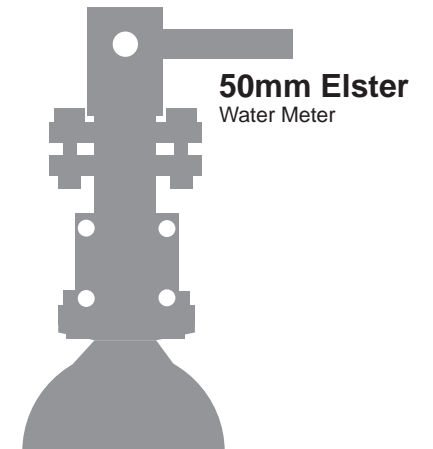

REQUIRED TOOLS

- M6 REX Driver Key
- Driver Grip

ADDITIONAL PARTS

- 4x M6 REX Screw
- 4x Screw Dust Cover (optional)

METERS

Water Meter Lock

installation instructions

32mm Itron
Water Meter

2x "32mm Itron" Plate
2x "32mm Itron" Bracket

32mm Elster
Water Meter

2x "32mm Elster" Plate
2x "32mm Elster" Bracket

40mm Elster Water Meter

2x "40mm Elster" Plate
2x "40mm Elster" Bracket

50mm Elster Water Meter

2x "50mm Elster" Plate
2x "50mm Elster" Bracket