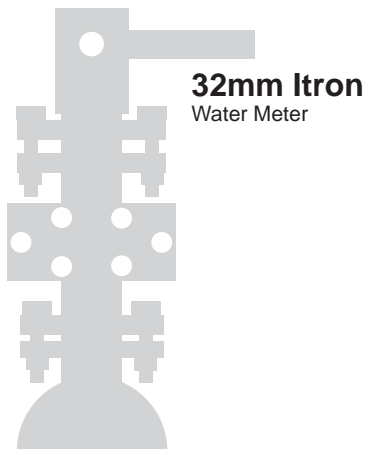

REQUIRED TOOLS

- M6 REX Driver Key
- Driver Grip

ADDITIONAL PARTS

- 4x M6 REX Screw
- 4x Screw Dust Cover (optional)

METERS

Water Meter Lock

installation instructions

32mm Itron
Water Meter

2x "32mm Itron" Plate
2x "32mm Itron" Bracket

32mm Elster
Water Meter

2x "32mm Elster" Plate
2x "32mm Elster" Bracket

40mm Elster Water Meter

2x "40mm Elster" Plate
2x "40mm Elster" Bracket

50mm Elster Water Meter

2x "50mm Elster" Plate
2x "50mm Elster" Bracket