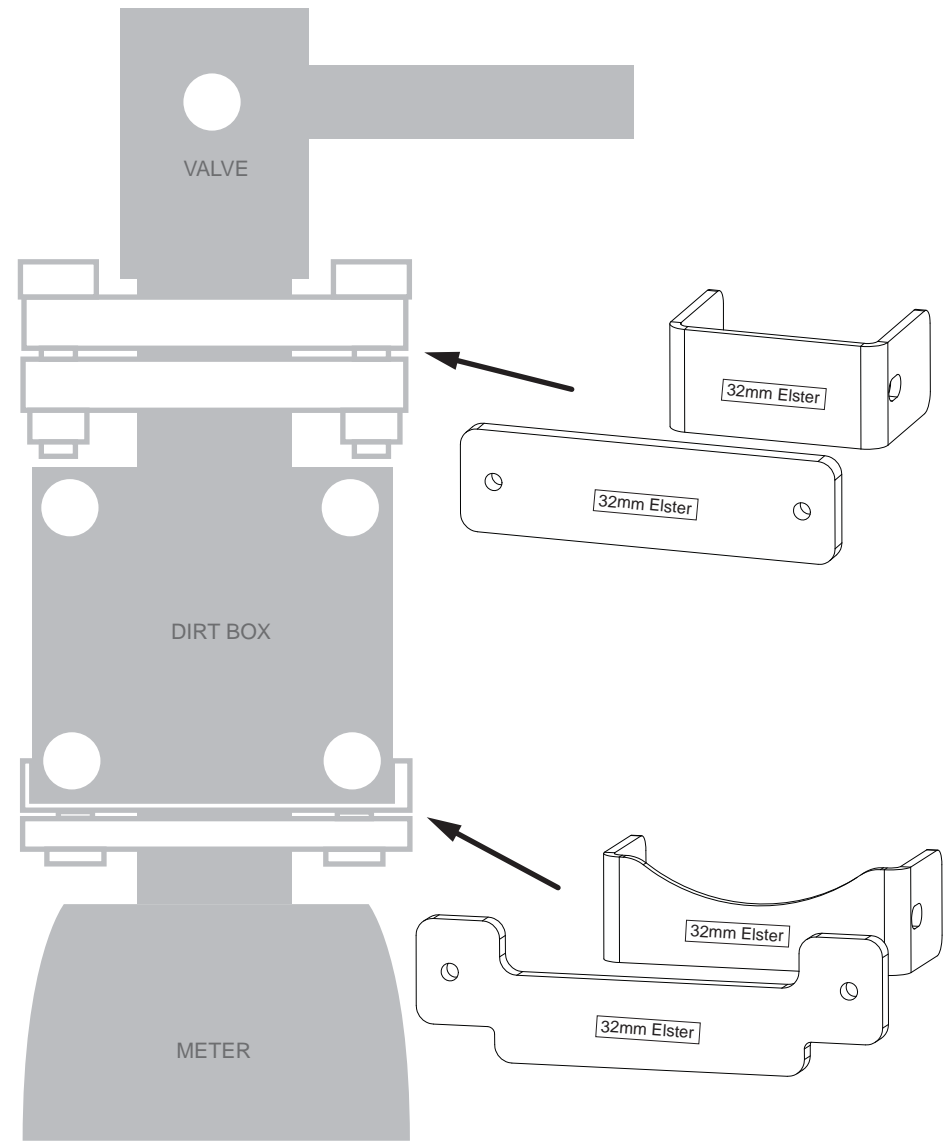

REQUIRED TOOLS

- M6 REX Driver Key
- Driver Grip

ADDITIONAL PARTS

- 4x M6 REX Screw
- 4x Screw Dust Cover (optional)

METERS

Water Meter Lock

installation instructions

32mm Itron
Water Meter

2x "32mm Itron" Plate
2x "32mm Itron" Bracket

32mm Elster
Water Meter

2x "32mm Elster" Plate
2x "32mm Elster" Bracket

40mm Elster Water Meter

2x "40mm Elster" Plate
2x "40mm Elster" Bracket

50mm Elster Water Meter

2x "50mm Elster" Plate
2x "50mm Elster" Bracket