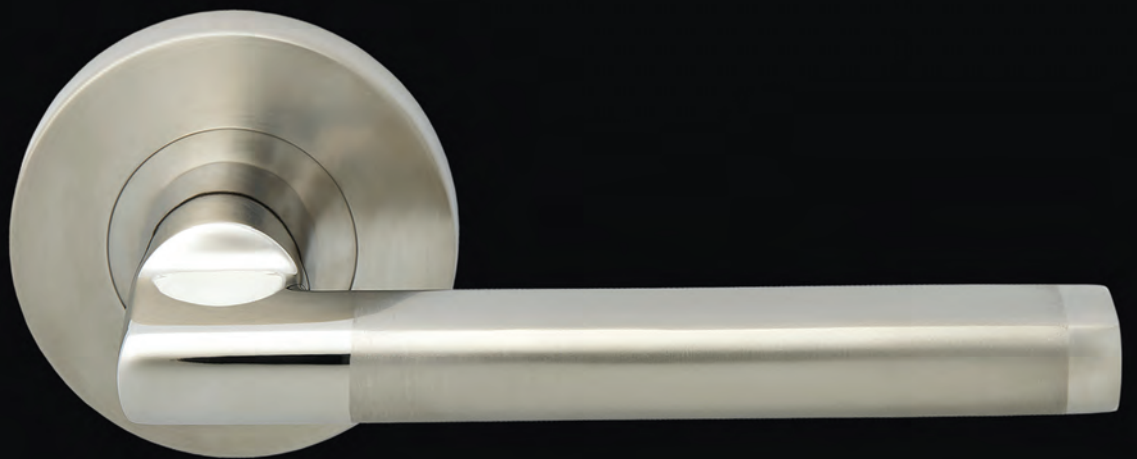

ThreeOneSix

stainless door furniture range

Locking solutions to accommodate all types of interiors

LOCKFOCUS